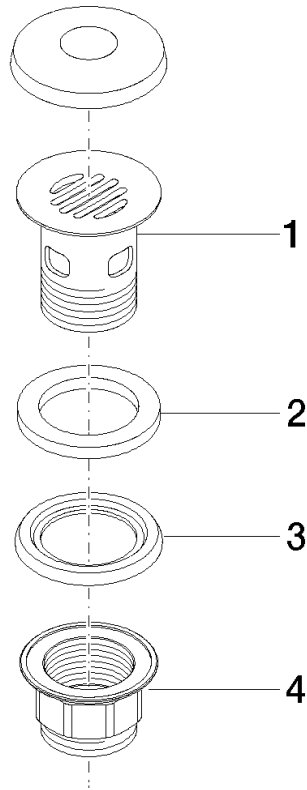

10 105 970

Only suitable for basins with an overflow.

Only suitable for basins with an overflow.

Fits: IMO, LULU, MADISON, MEM, TARA,
CL.1, LISSÉ, VAIA, META, CYO

	Platinum	10 105 970-08
	Chrome	10 105 970-00
	Brushed Platinum	10 105 970-06
	Durabross (23kt Gold)	10 105 970-09
	Dark Chrome	10 105 970-19
	Light Gold	10 105 970-26
	Brushed Light Gold	10 105 970-27
	Brushed Durabross (23kt Gold)	10 105 970-28
	Matte Black	10 105 970-33
	Brushed Bronze	10 105 970-42
	Brushed Champagne (22kt Gold)	10 105 970-46
	Champagne (22kt Gold)	10 105 970-47
	Brushed Chrome	10 105 970-93
	Brushed Dark Platinum	10 105 970-99

Required miscellaneous

Washer NBR 70 39,0 x 29,0 x 2,0 mm - 09 14 05 016 90

Required miscellaneous

Pipe Ø 32 x 0,75 x 110 mm - Platinum 09 28 23 005-08

10 105 970

10 105 970

Spare parts list

No.	Item Number	Name	Quantity used	Delivery time
1	09 11 01 027-08	cup	1	60
2	09 14 05 039 90	seal	1	2
3	09 14 03 025 90	seal	1	2
4	09 23 10 020-08	nut	1	60