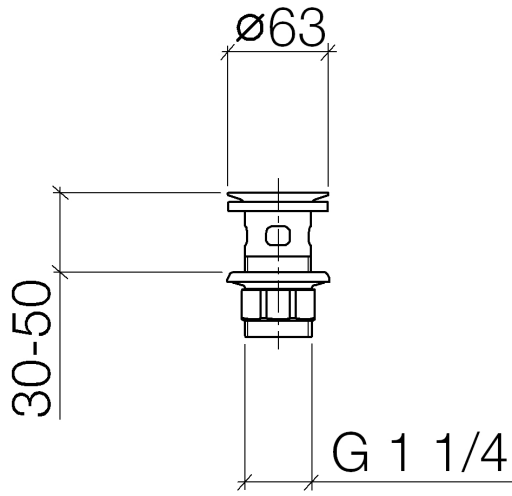

10 105 970

Only suitable for basins with an overflow.

Only suitable for basins with an overflow.

Fits: IMO, LULU, MADISON, MEM, TARA,
CL.1, LISSÉ, VAIA, META, CYO

	Platinum	10 105 970-08
	Chrome	10 105 970-00
	Brushed Platinum	10 105 970-06
	Durabross (23kt Gold)	10 105 970-09
	Dark Chrome	10 105 970-19
	Light Gold	10 105 970-26
	Brushed Light Gold	10 105 970-27
	Brushed Durabross (23kt Gold)	10 105 970-28
	Matte Black	10 105 970-33
	Brushed Bronze	10 105 970-42
	Brushed Champagne (22kt Gold)	10 105 970-46
	Champagne (22kt Gold)	10 105 970-47
	Brushed Chrome	10 105 970-93
	Brushed Dark Platinum	10 105 970-99

Required miscellaneous

Washer NBR 70 39,0 x 29,0 x 2,0 mm - 09 14 05 016 90

Required miscellaneous

Pipe Ø 32 x 0,75 x 110 mm - Platinum 09 28 23 005-08

10 105 970

10 105 970

Spare parts list

No.	Item Number	Name	Quantity used	Delivery time
1	09 11 01 027-08	cup	1	60
2	09 14 05 039 90	seal	1	2
3	09 14 03 025 90	seal	1	2
4	09 23 10 020-08	nut	1	60